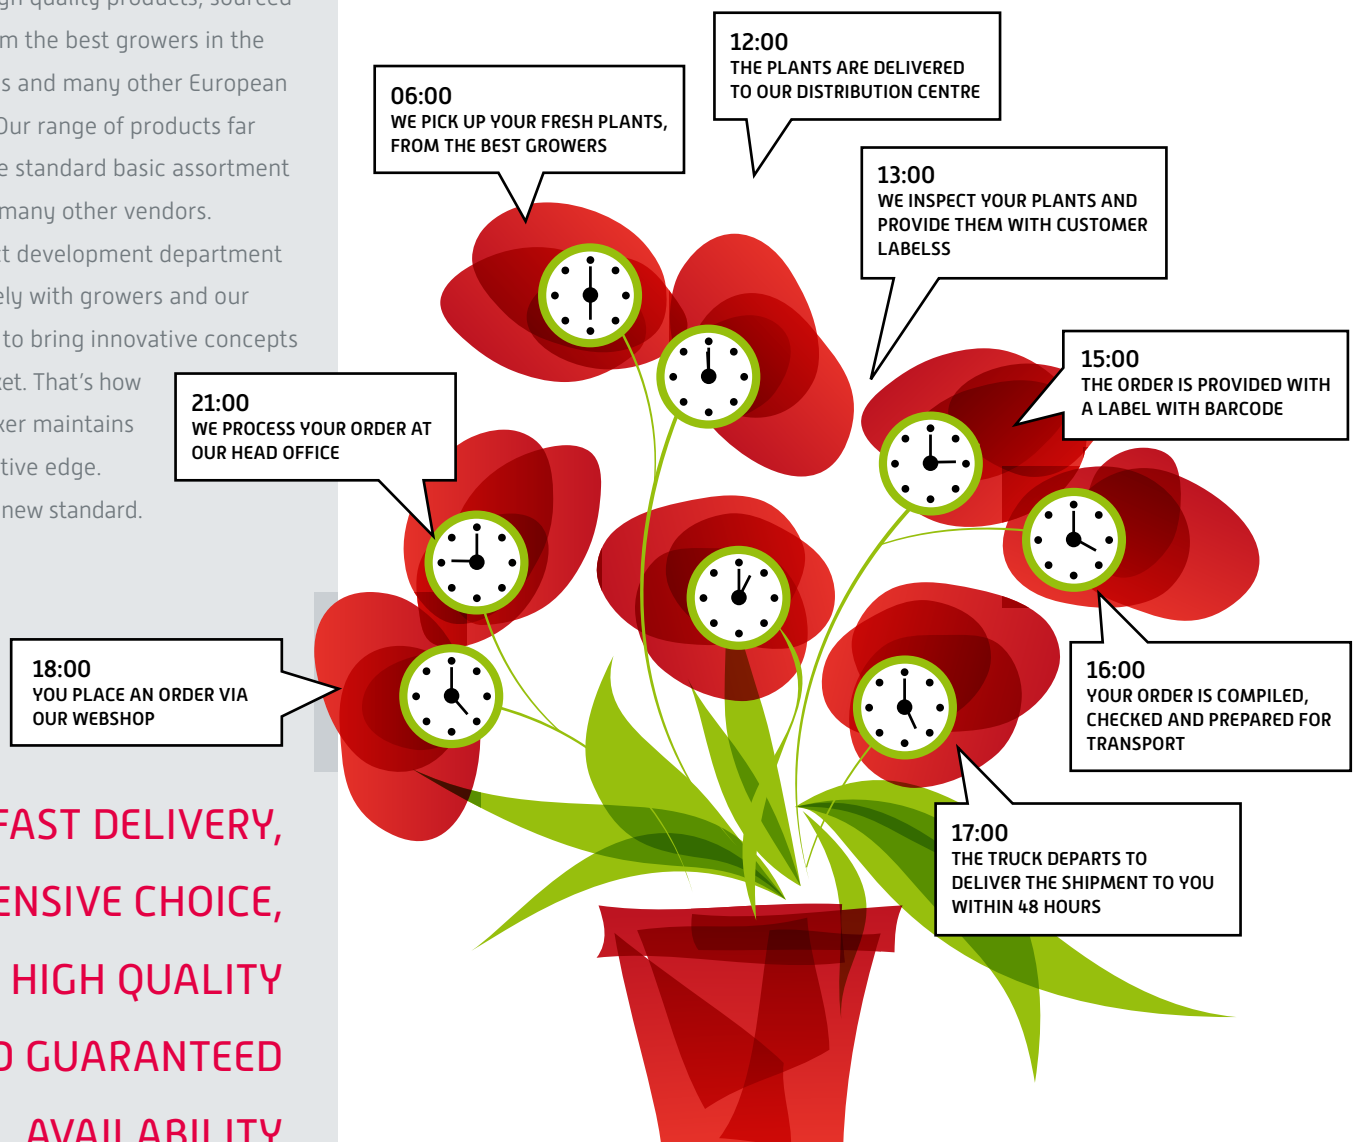

**SETTING THE
NEW STANDARD**

E. DEN DEKKER
PLANT IMPORT AND EXPORT

E. DEN DEKKER

Within 48 hours a complete assortment of plants, direct from 1500 different growers, delivered throughout Europe? That's possible with E. den Dekker! We are specialised in the import and export of plants to all European countries. With a workforce of over 50 people, based both in the Netherlands and abroad, generating a turnover of € 50 million. Since 1986 we have been operating from our distribution centre in the Westland, the prime horticultural area in the Netherlands. Every day we supply hundreds of European Garden Centres and Wholesalers with fresh plants, selected by our specialist buyers with the greatest care. We deliver an extensive range of high quality products, sourced directly from the best growers in the Netherlands and many other European countries. Our range of products far exceeds the standard basic assortment offered by many other vendors. Our product development department works closely with growers and our client base to bring innovative concepts to the market. That's how E. den Dekker maintains its competitive edge. Setting the new standard.

DIRECTLY ON THE SHELF

For your convenience, we can provide the delivered products complete with price labels and barcodes, so that the fresh plants can be moved directly from the truck to your shelves, ready to sell. All you need to do is determine your retail sales prices, which you can easily do via the webshop.

**ALWAYS FRESH
PLANTS
WITHIN 48 HOURS
DIRECT TO YOUR DOOR**

PERSONAL CONTACT

Just imagine having to communicate with 1500 different growers. Not the kind of prospect that makes for efficient business.

At E. den Dekker you have one fixed contact, in your own language with knowledge of your local market.